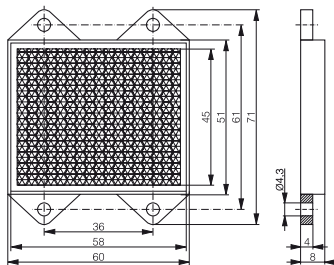

PHOTOELECTRIC ACCESSORIES

REFLECTOR TYPE 1

Range 50% of type 3
Part reference: **LXR-0000-025**

REFLECTOR TYPE 2

Range 60% of type 3
Part reference: **LXR-0000-046**

REFLECTOR TYPE 3

Reference reflector for all reflex sensors
Part reference: **LXR-0000-084**

REFLECTOR TYPE 12

Range 80% of type 3
Part reference: **LXR-0000-012**

REFLECTOR TYPE 13

Range 40% of type 3
Part reference: **LXR-0000-013**

REFLECTOR TYPE 14

Range 50% of type 3
Part reference: **LXR-0000-014**

REFLECTOR TYPE 15

Range 100% of type 3
Part reference: **LXR-0000-015**

REFLECTIVE FOIL (SELF-ADHESIVE)

For all reflex sensors (IMOS IRF 6000)
Part reference: **LXR-0000-000**