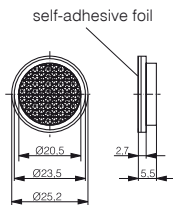

PHOTOELECTRIC ACCESSORIES

REFLECTOR TYPE 1

Range 50% of type 3
Part reference: **LXR-0000-025**

REFLECTOR TYPE 2

Range 60% of type 3
Part reference: **LXR-0000-046**

REFLECTOR TYPE 3

Reference reflector for all reflex sensors
Part reference: **LXR-0000-084**

REFLECTOR TYPE 12

Range 80% of type 3
Part reference: **LXR-0000-012**

REFLECTOR TYPE 13

Range 40% of type 3
Part reference: **LXR-0000-013**

REFLECTOR TYPE 14

Range 50% of type 3
Part reference: **LXR-0000-014**

REFLECTOR TYPE 15

Range 100% of type 3
Part reference: **LXR-0000-015**

REFLECTIVE FOIL (SELF-ADHESIVE)

For all reflex sensors (IMOS IRF 6000)
Part reference: **LXR-0000-000**