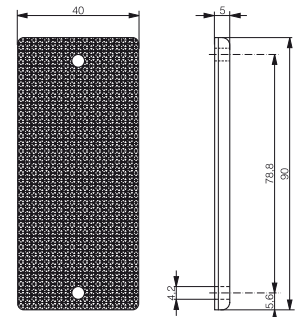

REFLECTOR TYPE 12

Range 80% of type 3
Part reference: **LXR-0000-012**

REFLECTOR TYPE 13

Range 40% of type 3
Part reference: **LXR-0000-013**

REFLECTOR TYPE 14

Range 50% of type 3
Part reference: **LXR-0000-014**

REFLECTOR TYPE 15

Range 100% of type 3
Part reference: **LXR-0000-015**

REFLECTIVE FOIL (SELF-ADHESIVE)

For all reflex sensors (IMOS IRF 6000)
Part reference: **LXR-0000-000**