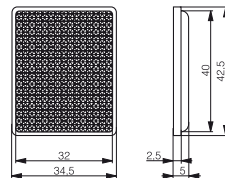

PHOTOELECTRIC ACCESSORIES

REFLECTOR TYPE 1

Range 50% of type 3
Part reference: **LXR-0000-025**

REFLECTOR TYPE 2

Range 60% of type 3
Part reference: **LXR-0000-046**

REFLECTOR TYPE 3

Reference reflector for all reflex sensors
Part reference: **LXR-0000-084**

REFLECTOR TYPE 12

Range 80% of type 3
Part reference: **LXR-0000-012**

REFLECTOR TYPE 13

Range 40% of type 3
Part reference: **LXR-0000-013**

REFLECTOR TYPE 14

Range 50% of type 3
Part reference: **LXR-0000-014**

REFLECTOR TYPE 15

Range 100% of type 3
Part reference: **LXR-0000-015**

REFLECTIVE FOIL (SELF-ADHESIVE)

For all reflex sensors (IMOS IRF 6000)
Part reference: **LXR-0000-000**