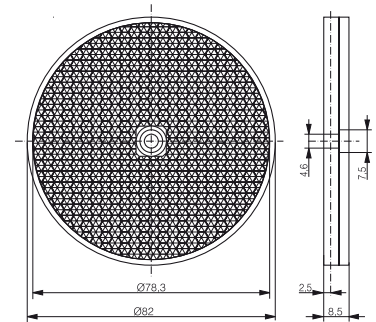

PHOTOELECTRIC ACCESSORIES

REFLECTOR TYPE 1

Range 50% of type 3
Part reference: **LXR-0000-025**

REFLECTOR TYPE 2

Range 60% of type 3
Part reference: **LXR-0000-046**

REFLECTOR TYPE 3

Reference reflector for all reflex sensors
Part reference: **LXR-0000-084**

REFLECTOR TYPE 12

Range 80% of type 3
Part reference: **LXR-0000-012**

REFLECTOR TYPE 13

Range 40% of type 3
Part reference: **LXR-0000-013**

REFLECTOR TYPE 14

Range 50% of type 3
Part reference: **LXR-0000-014**

REFLECTOR TYPE 15

Range 100% of type 3
Part reference: **LXR-0000-015**

REFLECTIVE FOIL (SELF-ADHESIVE)

For all reflex sensors (IMOS IRF 6000)
Part reference: **LXR-0000-000**