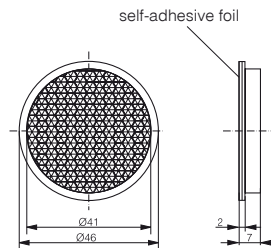

PHOTOELECTRIC ACCESSORIES

REFLECTOR TYPE 1

Range 50% of type 3
Part reference: **LXR-0000-025**

REFLECTOR TYPE 2

Range 60% of type 3
Part reference: **LXR-0000-046**

REFLECTOR TYPE 3

Reference reflector for all reflex sensors
Part reference: **LXR-0000-084**

REFLECTOR TYPE 12

Range 80% of type 3
Part reference: **LXR-0000-012**

REFLECTOR TYPE 13

Range 40% of type 3
Part reference: **LXR-0000-013**

REFLECTOR TYPE 14

Range 50% of type 3
Part reference: **LXR-0000-014**

REFLECTOR TYPE 15

Range 100% of type 3
Part reference: **LXR-0000-015**

REFLECTIVE FOIL (SELF-ADHESIVE)

For all reflex sensors (IMOS IRF 6000)
Part reference: **LXR-0000-000**