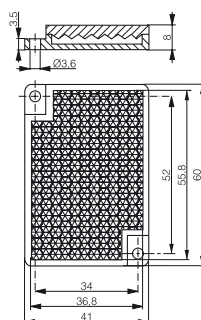

REFLECTOR TYPE 12

Range 80% of type 3
Part reference: **LXR-0000-012**

REFLECTOR TYPE 13

Range 40% of type 3
Part reference: **LXR-0000-013**

REFLECTOR TYPE 14

Range 50% of type 3
Part reference: **LXR-0000-014**

REFLECTOR TYPE 15

Range 100% of type 3
Part reference: **LXR-0000-015**

REFLECTIVE FOIL (SELF-ADHESIVE)

For all reflex sensors (IMOS IRF 6000)
Part reference: **LXR-0000-000**